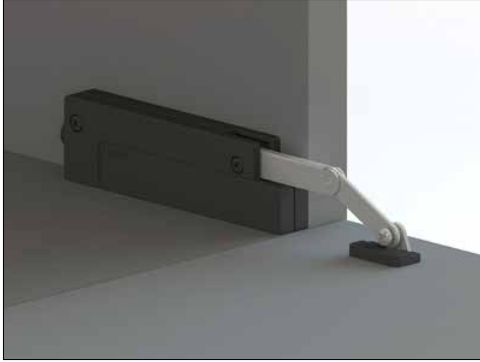

Compact Soft Down Stay

- For Downward opening flap doors used with piano, butt or drop hinges
- Easy to install by aligning the body to the edge of a cabinet
- Designed for smaller cabinet doors in media centers or TV consoles
- Easy to close - holds lid in closed position
- Torque Calculation: Torque = Door Height x 1/2 x Door Weight
 M-Type (Med Duty): 17.7~26.6 lbs-in.
 H-Type (Heavy Duty): 26.6~35.4 lbs-in.

Installation

Installation of Mounting Plate

A-view (Right hand)

A-view (Left hand)

Code	Description	List/ea
CSD-10TV-H-BL	Soft Down Stay, Heavy Duty, Black	\$ 28
CSD-10TV-M-BL	Soft Down Stay, Med Duty, Black	28