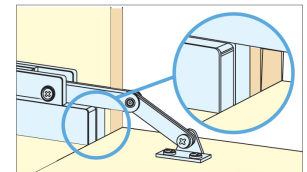

Compact Soft Down Stay

- For Downward opening flap doors used with piano, butt or drop hinges
- Easy to install by aligning the body to the edge of a cabinet
- Designed for smaller cabinet doors in media centers or TV consoles
- Easy to close - holds lid in closed position
- Torque Calculation: Torque = Door Height x 1/2 x Door Weight
 M-Type (Med Duty): 17.7~26.6 lbs-in.
 H-Type (Heavy Duty): 26.6~35.4 lbs-in.

Installation

Installation of Mounting Plate

A-view (Right hand)

A-view (Left hand)

Code	Description	List/ea
CSD-10TV-H-BL	Soft Down Stay, Heavy Duty, Black	\$ 28
CSD-10TV-M-BL	Soft Down Stay, Med Duty, Black	28