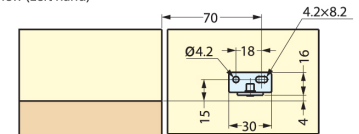

Installation

Installation of Mounting Plate

A-view (Right hand)

A-view (Left hand)

Code	Description	List/ea
CSD-10TV-H-BL	Soft Down Stay, Heavy Duty, Black	\$ 28
CSD-10TV-M-BL	Soft Down Stay, Med Duty, Black	28