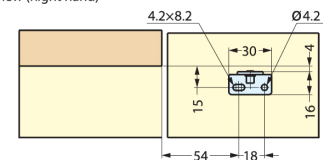

Compact Soft Down Stay

- For Downward opening flap doors used with piano, butt or drop hinges
- Easy to install by aligning the body to the edge of a cabinet
- Designed for smaller cabinet doors in media centers or TV consoles
- Easy to close - holds lid in closed position
- Torque Calculation: Torque = Door Height x 1/2 x Door Weight
 M-Type (Med Duty): 17.7~26.6 lbs-in.
 H-Type (Heavy Duty): 26.6~35.4 lbs-in.

Installation

Installation of Mounting Plate

A-view (Right hand)

A-view (Left hand)

Code	Description	List/ea
CSD-10TV-H-BL	Soft Down Stay, Heavy Duty, Black	\$ 28
CSD-10TV-M-BL	Soft Down Stay, Med Duty, Black	28