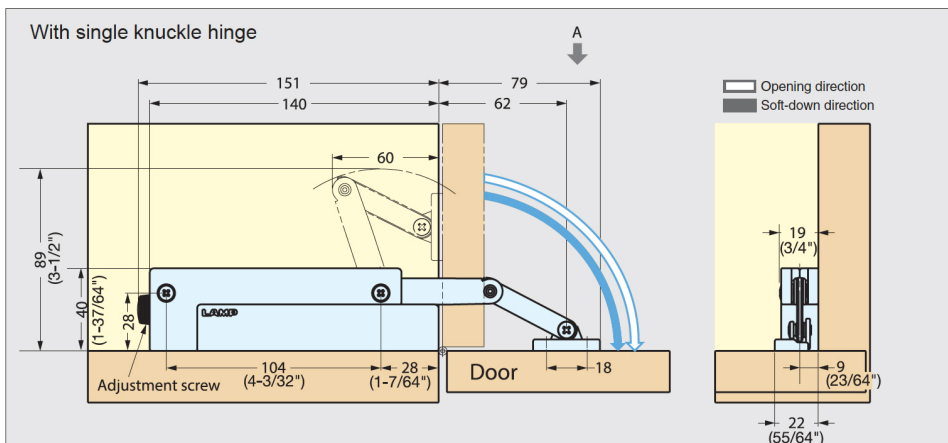

Compact Soft Down Stay

- For Downward opening flap doors used with piano, butt or drop hinges
- Easy to install by aligning the body to the edge of a cabinet
- Designed for smaller cabinet doors in media centers or TV consoles
- Easy to close - holds lid in closed position
- Torque Calculation: Torque = Door Height x 1/2 x Door Weight
 M-Type (Med Duty): 17.7~26.6 lbs-in.
 H-Type (Heavy Duty): 26.6~35.4 lbs-in.

Installation

Installation of Mounting Plate

A-view (Right hand)

A-view (Left hand)

Code	Description	List/ea
CSD-10TV-H-BL	Soft Down Stay, Heavy Duty, Black	\$ 28
CSD-10TV-M-BL	Soft Down Stay, Med Duty, Black	28