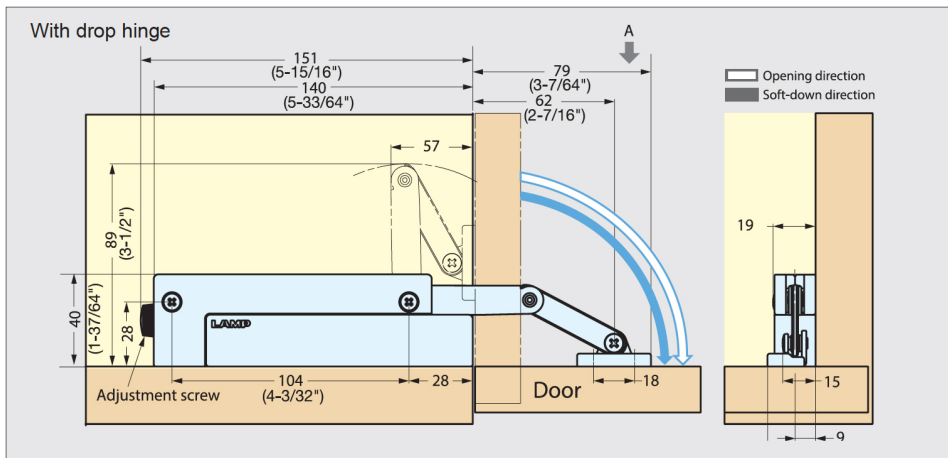

Compact Soft Down Stay

- For Downward opening flap doors used with piano, butt or drop hinges
- Easy to install by aligning the body to the edge of a cabinet
- Designed for smaller cabinet doors in media centers or TV consoles
- Easy to close - holds lid in closed position
- Torque Calculation: Torque = Door Height x 1/2 x Door Weight
 M-Type (Med Duty): 17.7~26.6 lbs-in.
 H-Type (Heavy Duty): 26.6~35.4 lbs-in.

Installation

Installation of Mounting Plate

A-view (Right hand)

A-view (Left hand)

Code	Description	List/ea
CSD-10TV-H-BL	Soft Down Stay, Heavy Duty, Black	\$ 28
CSD-10TV-M-BL	Soft Down Stay, Med Duty, Black	28