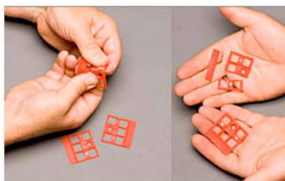

Handi-Shims

Handi-Shims are a revolutionary way of shimming, spacing, plumbing and leveling. They are available in four sizes; 1/32" (green), 1/16" (red), 1/8" (white), and 1/4" (blue).

Supplied coupled, meaning they are manufactured as two shims connected at their non-beveled ends to provide convenient, double-length, flat-support installation for deep applications. For normal applications, the shims can be separated and, for particularly small spaces, are scored to be divided into even smaller pieces. A single shim measures 1-3/4" inches square; the coupled pair measures 3-1/2" by 1-3/4". 100 per pack, sold per pack. Assortment pack (HS-A) available.

Adjustable Size
Score along the edges to customize for your project.

Even Spacing
Made with flat edges and are compression resistant for a consistent finish.

Variety of Uses
Made from non-toxic plastic, ideal to plumb, shim or space.