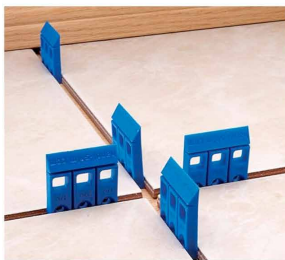

Handi-Shims

Handi-Shims are a revolutionary way of shimming, spacing, plumbing and leveling. They are available in four sizes; 1/32" (green), 1/16" (red), 1/8" (white), and 1/4" (blue).

Supplied coupled, meaning they are manufactured as two shims connected at their non-beveled ends to provide convenient, double-length, flat-support installation for deep applications. For normal applications, the shims can be separated and, for particularly small spaces, are scored to be divided into even smaller pieces. A single shim measures 1-3/4" inches square; the coupled pair measures 3-1/2" by 1-3/4". 100 per pack, sold per pack. Assortment pack (HS-A) available.

Adjustable Size
Score along the edges to customize for your project.

Even Spacing
Made with flat edges and are compression resistant for a consistent finish.

Variety of Uses
Made from non-toxic plastic, ideal to plumb, shim or space.