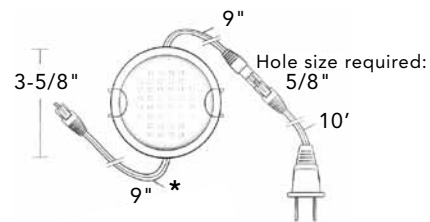

## TRESCO POCKIT T2 LED LIGHTS

120 NL - Non-Linkable

120 L - Linkable

- 120V, no transformer required
- LED burns cooler
- Linkable up to ten fixtures
- Brighter and more efficient than Halogen and Xenon
- Recess or Surface Mount