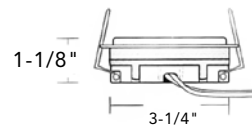

<u>Code</u>	<u>Description</u>	<u>List</u>
LPOC-3W-120L-WBL	Linkable, Warm, Black	$ 79.92
LPOC-3W-120L-WNI	Linkable, Warm, Nickel	79.92
LPOC-3W-120NL-WBL	Non-Linkable, Warm, Black	79.92
LPOC-3W-120NL-WNI	Non-Linkable, Warm, Nickel	79.92