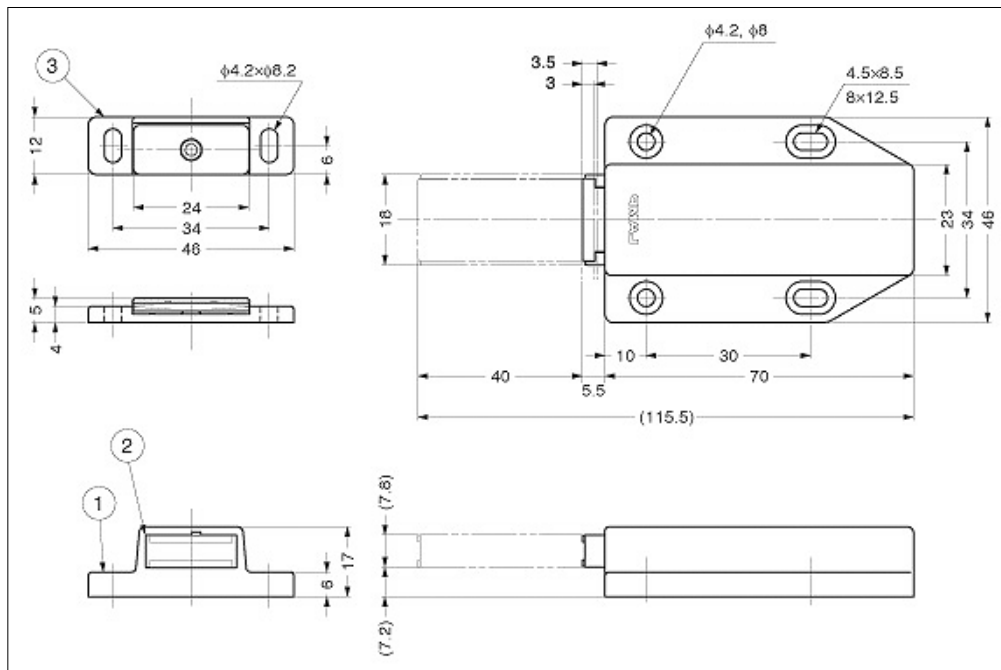

**MAGNETIC TOUCH LATCH - Long Stroke: 1-9/16"**

Sugatsune

- 1-9/16" (40mm) Long stroke for medium size door
- Push to open/close

Easier opening for inset doors & for larger inset or overlay doors.

Note: For overlay door, allow a 3.5mm (9/64") gap between door and cabinet frame for pushing space