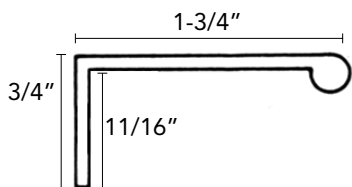

Now Stocking: The Bravo Collection: Tab Pulls
Aluminum

<u>Code</u>	<u>Finish</u>	<u>Length</u>	<u>Width</u>	<u>Height</u>	<u>C/C</u>	<u>List/ea</u>
1052-4BPN-P	Brushed Nickel	1-3/4"	3/4"	1-3/4"	32mm	\$ 5.69
1053-4026-P	Pol. Chrome	1-3/4"	3/4"	1-3/4"	32mm	5.69
1055-40VB-P	Verona Bronze	1-3/4"	3/4"	1-3/4"	32mm	5.69
1056-4055-P	Satin Black	1-3/4"	3/4"	1-3/4"	32mm	5.69
1057-4BPN-P	Brushed Nickel	3"	3/4"	1-3/4"	57mm	7.97
1058-4026-P	Pol. Chrome	3"	3/4"	1-3/4"	57mm	7.97
1059-40VB-P	Verona Bronze	3"	3/4"	1-3/4"	57mm	7.97
1060-4055-P	Satin Black	3"	3/4"	1-3/4"	57mm	7.97