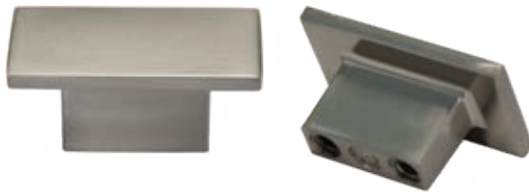

K-81021.SN*

22x40mm 16mm C/C Rectangular Knob
Satin Nickel W/1-3/4" Breakaway Screw

CASE QTY	250	WEIGHT/CASE	21 lbs
BOX QTY	25	PROJECTION	19mm
LENGTH	40mm	WIDTH	22mm

Available Colors	Item Number	Price
Satin Nickel	K-81021.SN	$6.48*

K-910

30mm Diecast Knob

CASE QTY	250	WEIGHT/CASE	33 lbs
BOX QTY	25	PROJECTION	28mm
DIAMETER	30mm		

Available Colors	Item Number	Price
Oil Rubbed Bronze	K-910.10B	$2.80
Antique Brass	K-910.AB*	$2.80
Matte Black	K-910.BK	$2.80
Black Nickel	K-910.BN*	$2.80
Weathered Black	K-910.DACM*	$2.80
Dark Pewter	K-910.DP	$2.96
Polished Brass	K-910.PB*	$2.80
Polished Chrome	K-910.PC	$2.80
Rose Gold	K-910.RG	$2.80
Satin Brass	K-910.SB	$2.80
Satin Chrome	K-910.SC	$2.80
Satin Nickel	K-910.SN	$2.80
White	K-910.WT*	$2.80